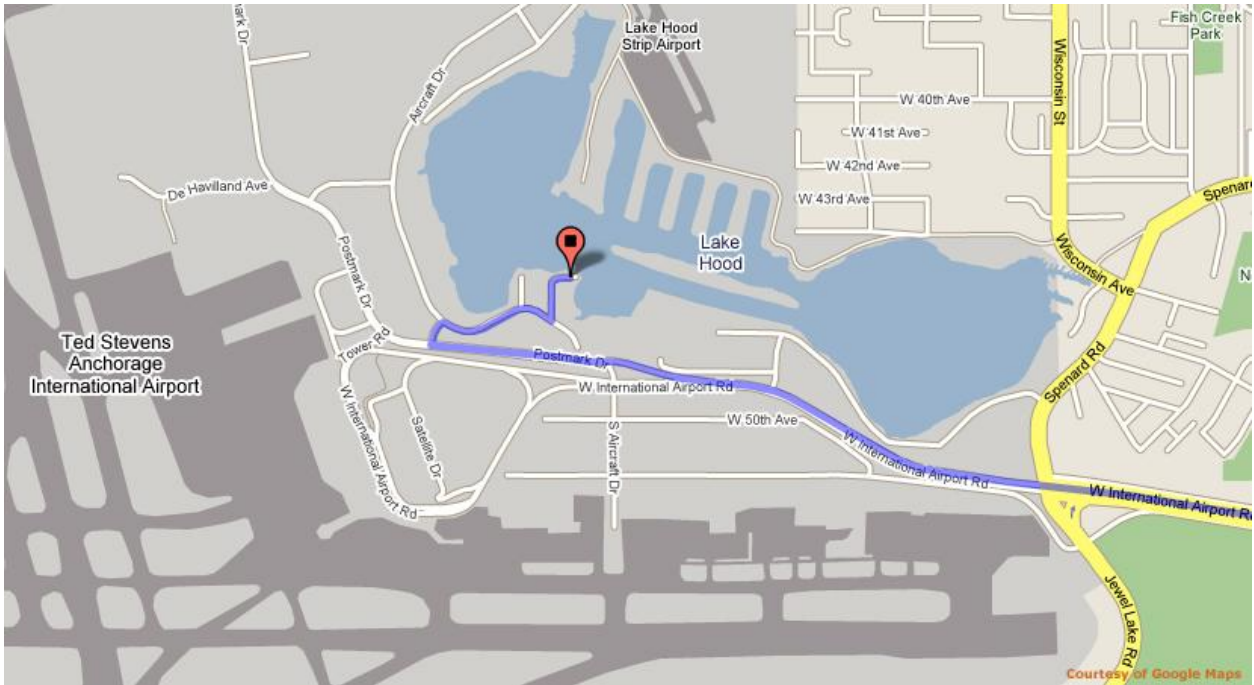

Map to Rust's Flying Service

Go west on International Airport Road West
Take the North Terminal exit at Postmark Drive
Take the first right onto Heliport (a very short road)
Turn right onto Aircraft Drive (the first stop sign)
Follow Aircraft Drive for .25 miles
Rust Flying Service is on the left.
Look for our big hangar, the office is tucked behind it

OR

From International Airport Road, follow the signs for the Air Museum
They are located next to us

Toll Free: 800-544-2299
Phone: 907-243-1595